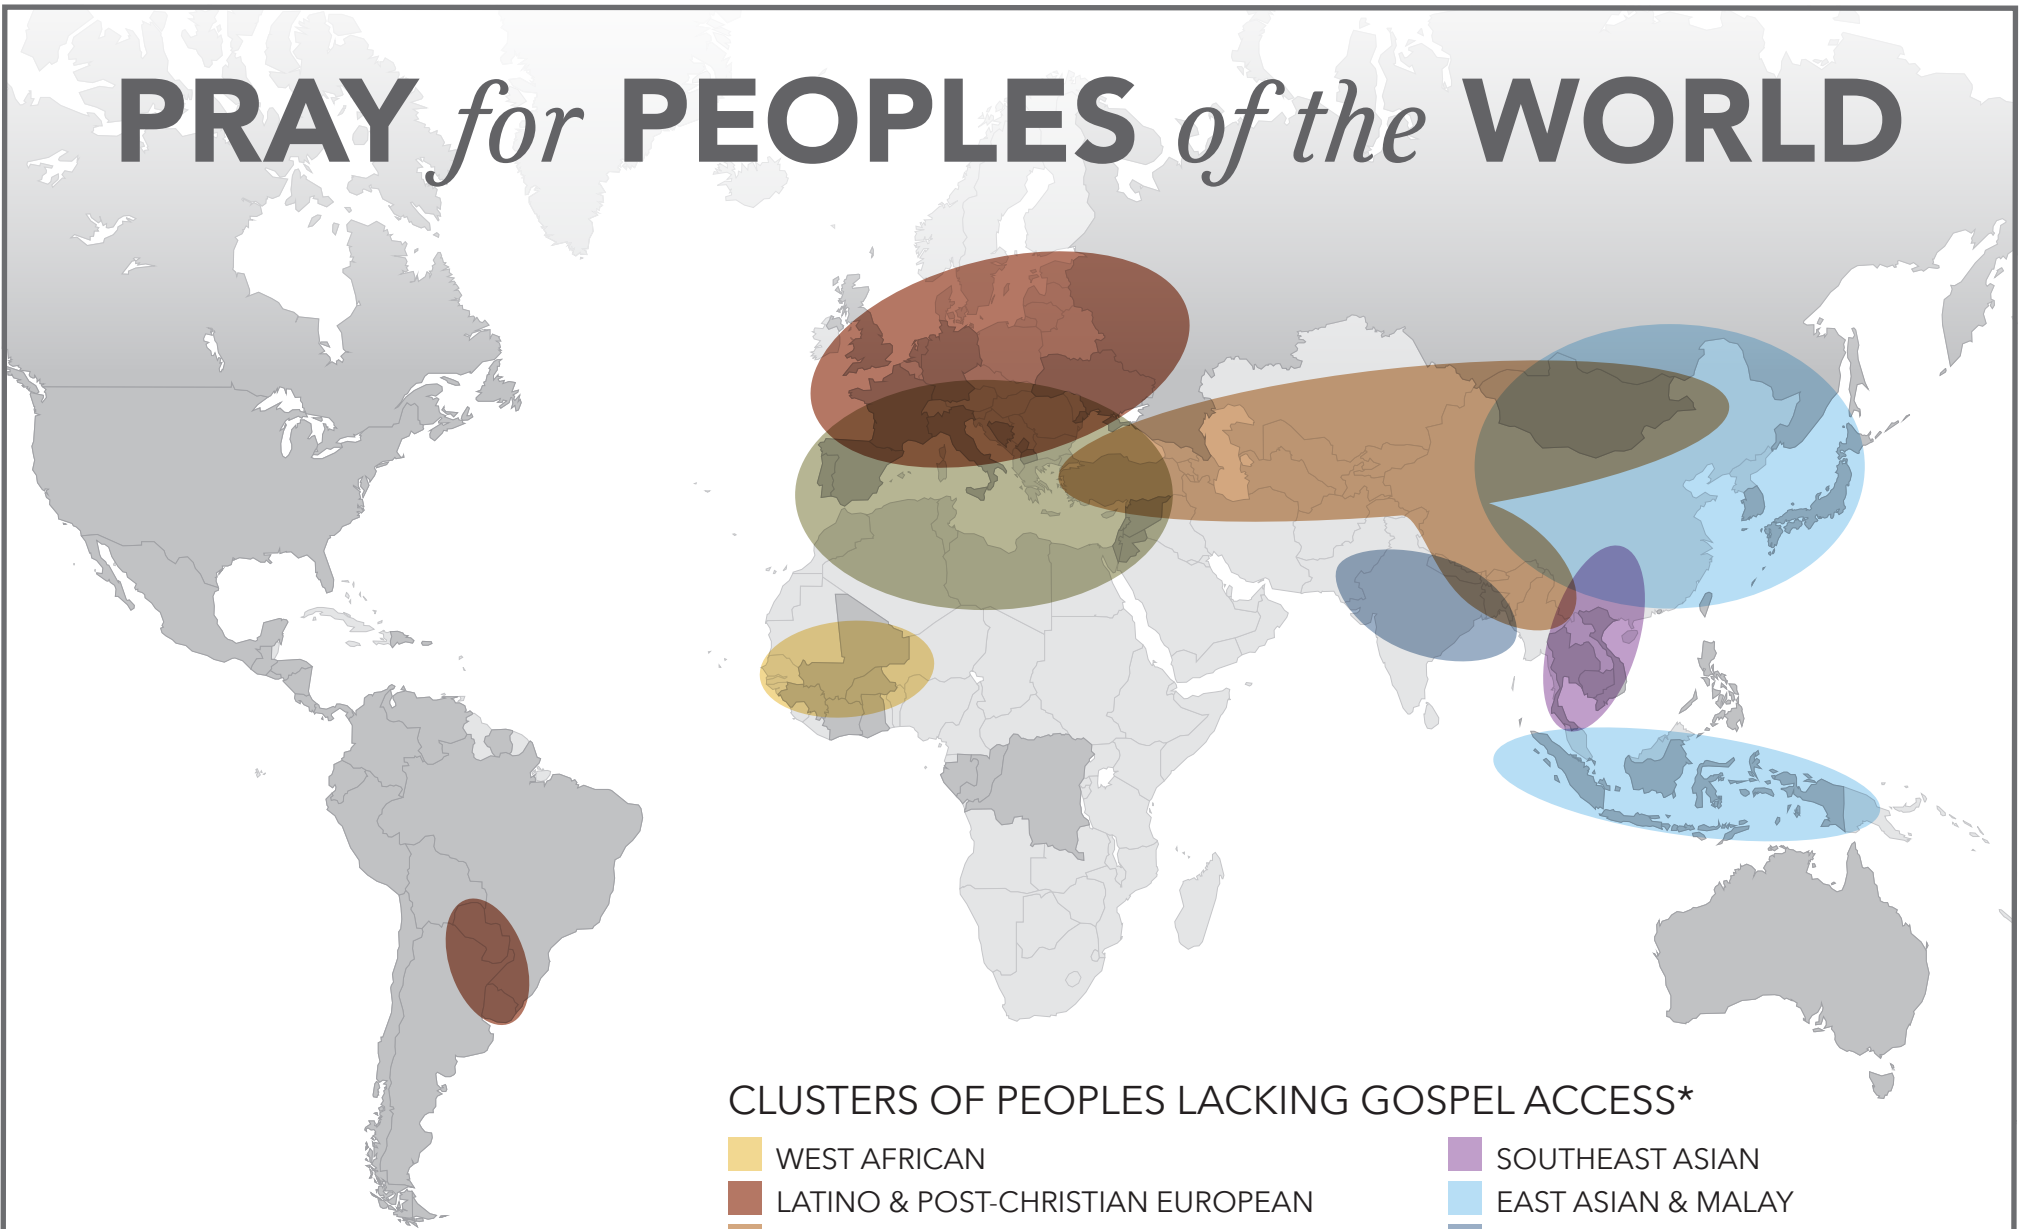

PRAY *for* PEOPLES *of the* WORLD

CLUSTERS OF PEOPLES LACKING GOSPEL ACCESS*

- | | |
|--|--|
|  WEST AFRICAN |  SOUTHEAST ASIAN |
|  LATINO & POST-CHRISTIAN EUROPEAN |  EAST ASIAN & MALAY |
|  TURKIC, PERSIAN, & TIBETAN |  SOUTH ASIAN |
|  MEDITERRANEAN | |
|  ALLIANCE PARTNER NETWORKS** | |

*Visit cmalliance.org/peoples to learn more about how to pray for people lacking gospel access.

**Areas where strong Alliance church networks reach within and beyond their borders. Learn more about these networks, with whom the U.S. Alliance works in many locations, by visiting the Alliance World Fellowship Web site (www.awf.nu).